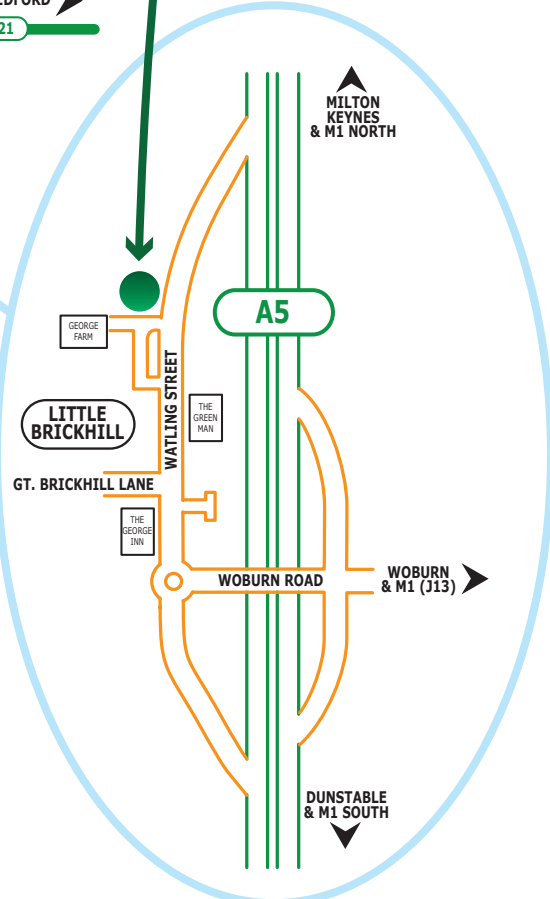

**Fir Tree Design**

Watling Street  
 Little Brickhill  
 Milton Keynes  
 Bucks MK17 9LS  
 T: 0845 688 7255  
 F: 0845 688 7266

Fir Tree Design is situated between George Farm and The White House B&B as you travel downhill through the village.

LITTLE BRICKHILL is situated just off of the A5 with Bletchley and Milton Keynes to the north, and Hockliffe and Dunstable to the south.